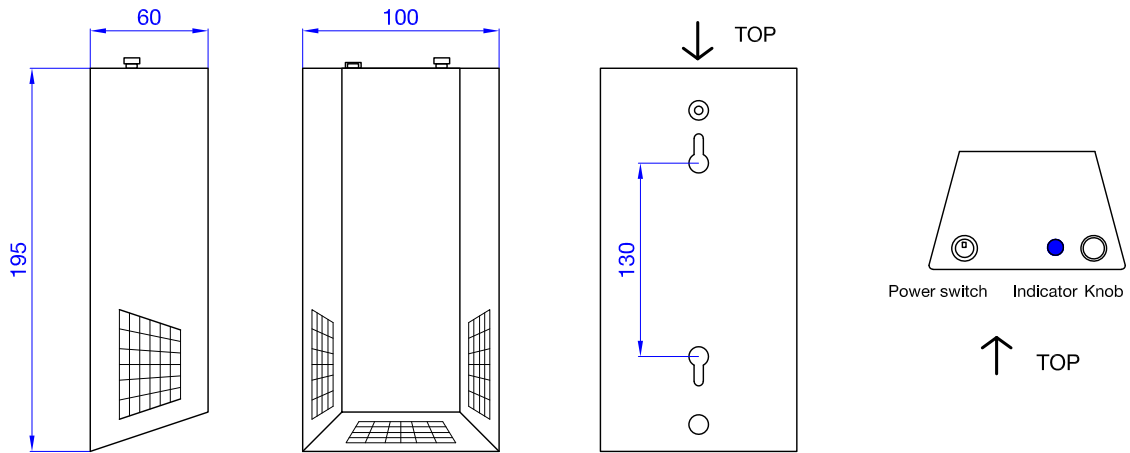

Dimensions

Installation

Technical features

Input voltage	220VAC±10%, 50/60Hz	Air volume	15m ³ / h	Noise level	<= 50dB
Working voltage	12VDC	Ion tube size	60mm	Housing material	Aluminium
Power	7W	Ion tube quantity	1 piece	Working temp.	-20 to 60°C
Purifying area	5-15m ²	Ion tube life span	20,000hrs	Storage temp.	-25 to 65°C