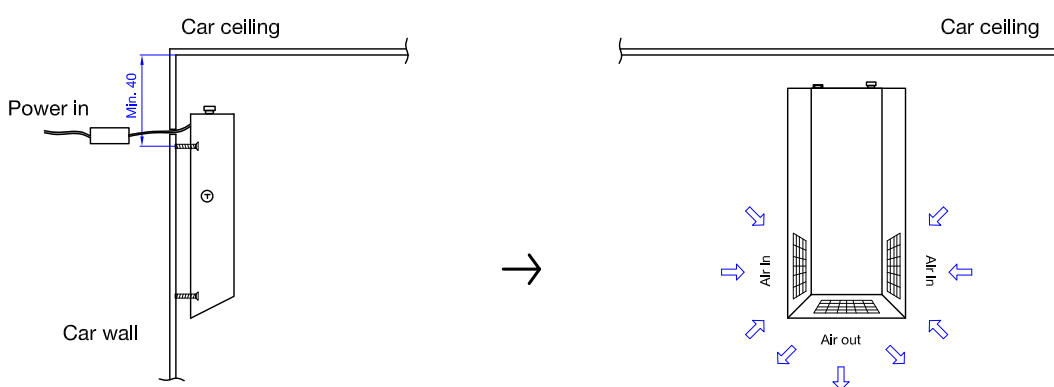

Dimensions

Installation

Technical features

Input voltage	220VAC±10%, 50/60Hz	Air volume	15m ³ / h	Noise level	<= 50dB
Working voltage	12VDC	Ion tube size	60mm	Housing material	Aluminium
Power	7W	Ion tube quantity	1 piece	Working temp.	-20 to 60°C
Purifying area	5-15m ²	Ion tube life span	20,000hrs	Storage temp.	-25 to 65°C